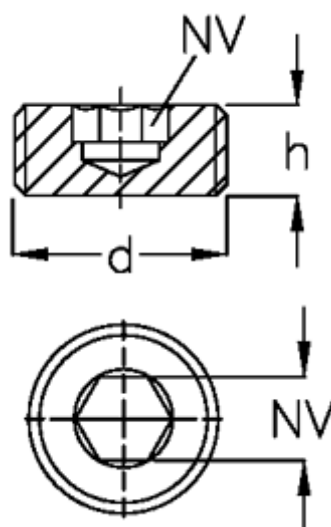

Data Sheet

Article number: 20252M1215A
Description: E+G Blanking plugs
GN 252-M12x1.5-A

Measures

d	= M12x1,5
H	= 10
Internal hexagon	= 6